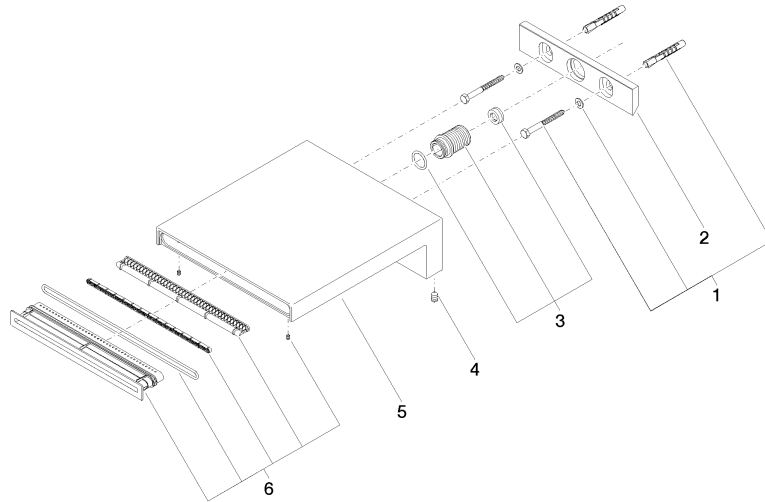

**Bath cascade spout for wall mounting - Brushed Champagne (22kt Gold)**

MEM

13 430 740

- 200mm projection
- cascade
- plate 180 mm x 60 mm
- hole diameter 40 mm
- 1/2" connection
- plug-link mounting
- max. flow 26.5 l/min at 3 bar flow pressure
- WRAS 1809017

**Recommended miscellaneous**

- Concealed wall elbow -** 35 085 970 90
- max. recess depth 163 mm
  - min. recess depth 90 mm

13 430 740

mm [inches]

Flow rate chart

Trajectory diagram

13 430 740

### Spare parts list

No.	Item Number	Name	Quantity used	Delivery time
1	04 30 31 014 00 90	fixing set	1	2
2	09 17 97 056 90	holder	1	2
3	90 24 05 008 00 90	nipple set	1	2
4	09 31 11 144 90	pin	2	2
5	09 11 74 042-46	spout	1	30
6	90 29 03 059 00 90	insert	1	2