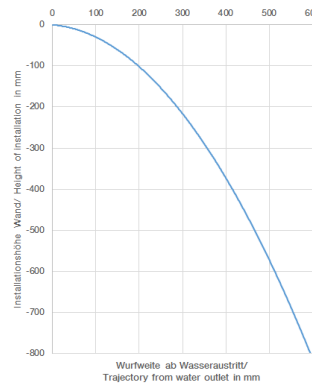

**Bath cascade spout for wall mounting - Brushed Champagne (22kt Gold)**

MEM

13 430 740

- 200mm projection
- cascade
- plate 180 mm x 60 mm
- hole diameter 40 mm
- 1/2" connection
- plug-link mounting
- max. flow 26.5 l/min at 3 bar flow pressure
- WRAS 1809017

**Recommended miscellaneous**

- Concealed wall elbow -** 35 085 970 90
- max. recess depth 163 mm
  - min. recess depth 90 mm

13 430 740

mm [inches]

Flow rate chart

Trajectory diagram

13 430 740

### Spare parts list

No.	Item Number	Name	Quantity used	Delivery time
1	04 30 31 014 00 90	fixing set	1	2
2	09 17 97 056 90	holder	1	2
3	90 24 05 008 00 90	nipple set	1	2
4	09 31 11 144 90	pin	2	2
5	09 11 74 042-46	spout	1	30
6	90 29 03 059 00 90	insert	1	2