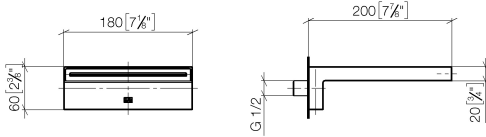

**Bath cascade spout for wall mounting - Brushed Champagne (22kt Gold)**

MEM

13 430 740

- 200mm projection
- cascade
- plate 180 mm x 60 mm
- hole diameter 40 mm
- 1/2" connection
- plug-link mounting
- max. flow 26.5 l/min at 3 bar flow pressure
- WRAS 1809017

**Recommended miscellaneous**

- Concealed wall elbow -** 35 085 970 90
- max. recess depth 163 mm
  - min. recess depth 90 mm

13 430 740

mm [inches]

Flow rate chart

Trajectory diagram

13 430 740