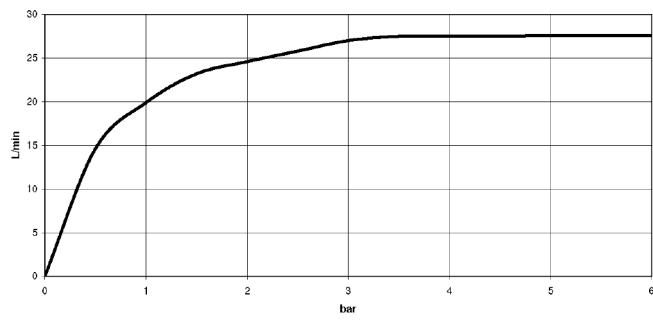

**Recommended miscellaneous**

- Concealed wall elbow -** 35 085 970 90
- max. recess depth 163 mm
  - min. recess depth 90 mm

13 430 740

mm [inches]

Flow rate chart

Trajectory diagram

13 430 740